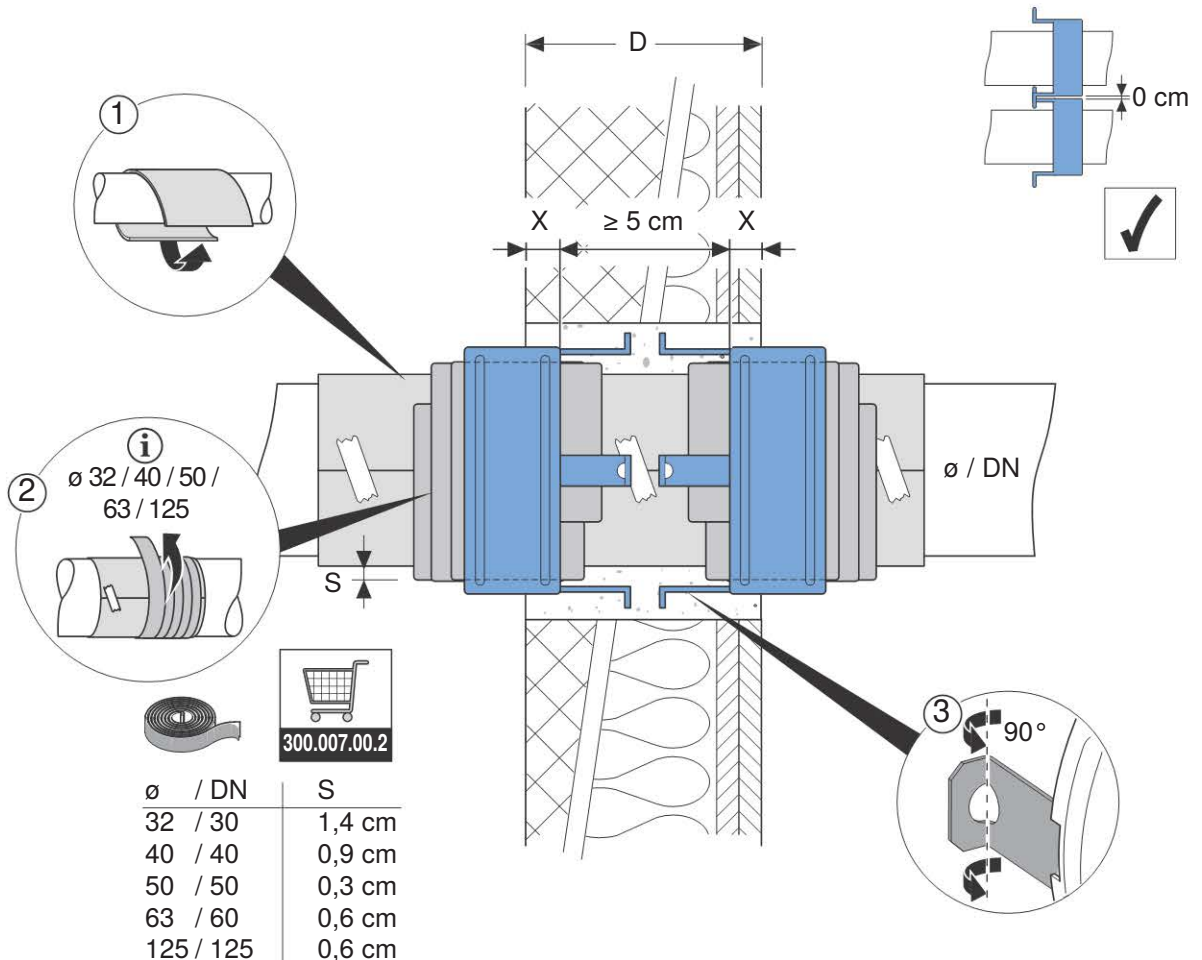

D ≥ 10 cm	D ≥ 15 cm	D ≥ 10 cm	D ≥ 15 cm
Geberit PE ø 32 / DN 30	ø 56 / DN 56	X	X	X	X
Geberit PE ø 40 / DN 40	ø 56 / DN 56	✓ 1,0–2,5 cm	✓ 1,0–5,0 cm	✓ 1,0–2,5 cm	✓ 1,0–5,0 cm
Geberit PE ø 50 / DN 50	ø 56 / DN 56	✓ 1,0–2,5 cm	✓ 1,0–5,0 cm	✓ 1,0–2,5 cm	✓ 1,0–5,0 cm
Geberit PE ø 56 / DN 56	ø 56 / DN 56	✓ 1,0–2,5 cm	✓ 1,0–5,0 cm	✓ 1,0–2,5 cm	✓ 1,0–5,0 cm
Geberit PE ø 63 / DN 60	ø 63 / 75 / DN 60 / 70	✓ 1,0–2,5 cm	✓ 1,0–5,0 cm	✓ 1,0–2,5 cm	✓ 1,0–5,0 cm
Geberit PE ø 75 / DN 70	ø 63 / 75 / DN 60 / 70	✓ 1,0–2,5 cm	✓ 1,0–5,0 cm	✓ 1,0–2,5 cm	✓ 1,0–5,0 cm
Geberit PE ø 90 / DN 90	ø 90 / DN 90	✓ 1,0–2,5 cm	✓ 1,0–5,0 cm	✓ 1,0–2,5 cm	✓ 1,0–5,0 cm
Geberit PE ø 110 / DN 100	ø 110 / DN 100	✓ 1,0–2,5 cm	✓ 1,0–5,0 cm	✓ 1,0–2,5 cm	✓ 1,0–5,0 cm
Geberit PE ø 125 / DN 125	ø 125 / 135 / DN 125	✓ 1,0–2,5 cm	✓ 1,0–7,0 cm	✓ 1,0–2,5 cm	✓ 1,0–7,0 cm
Geberit PE ø 160 / DN 150	ø 160 / DN 150	✓ 2,5 cm	✓ 2,5–4,0 cm	X -	✓ 2,5–8,0 cm
Geberit PE ø 200 / DN 200	ø 200 / DN 200	✓ 2,5 cm	✓ 2,5–5,0 cm	X -	✓ 2,5–9,0 cm
Silent-db20 ø 56 / DN 56	ø 56 / DN 56	✓ 1,0–2,5 cm	✓ 1,0–5,0 cm	✓ 1,0–2,5 cm	✓ 1,0–5,0 cm
Silent-db20 ø 63 / DN 60	ø 63 / 75 / DN 60 / 70	✓ 1,0–2,5 cm	✓ 1,0–5,0 cm	✓ 1,0–2,5 cm	✓ 1,0–5,0 cm
Silent-db20 ø 75 / DN 70	ø 63 / 75 / DN 60 / 70	✓ 1,0–2,5 cm	✓ 1,0–5,0 cm	✓ 1,0–2,5 cm	✓ 1,0–5,0 cm
Silent-db20 ø 90 / DN 90	ø 90 / DN 90	✓ 1,0–2,5 cm	✓ 1,0–5,0 cm	✓ 1,0–2,5 cm	✓ 1,0–5,0 cm
Silent-db20 ø 110 / DN 100	ø 110 / DN 100	✓ 1,0–2,5 cm	✓ 1,0–5,0 cm	✓ 1,0–2,5 cm	✓ 1,0–5,0 cm
Silent-db20 ø 135 / DN 125	ø 125 / 135 / DN 125	✓ 1,0–2,5 cm	✓ 1,0–7,0 cm	✓ 1,0–2,5 cm	✓ 1,0–7,0 cm
Silent-db20 ø 160 / DN 150	ø 160 / DN 150	✓ 2,5 cm	✓ 2,5–4,0 cm	✓ 2,5 cm	✓ 2,5–4,0 cm